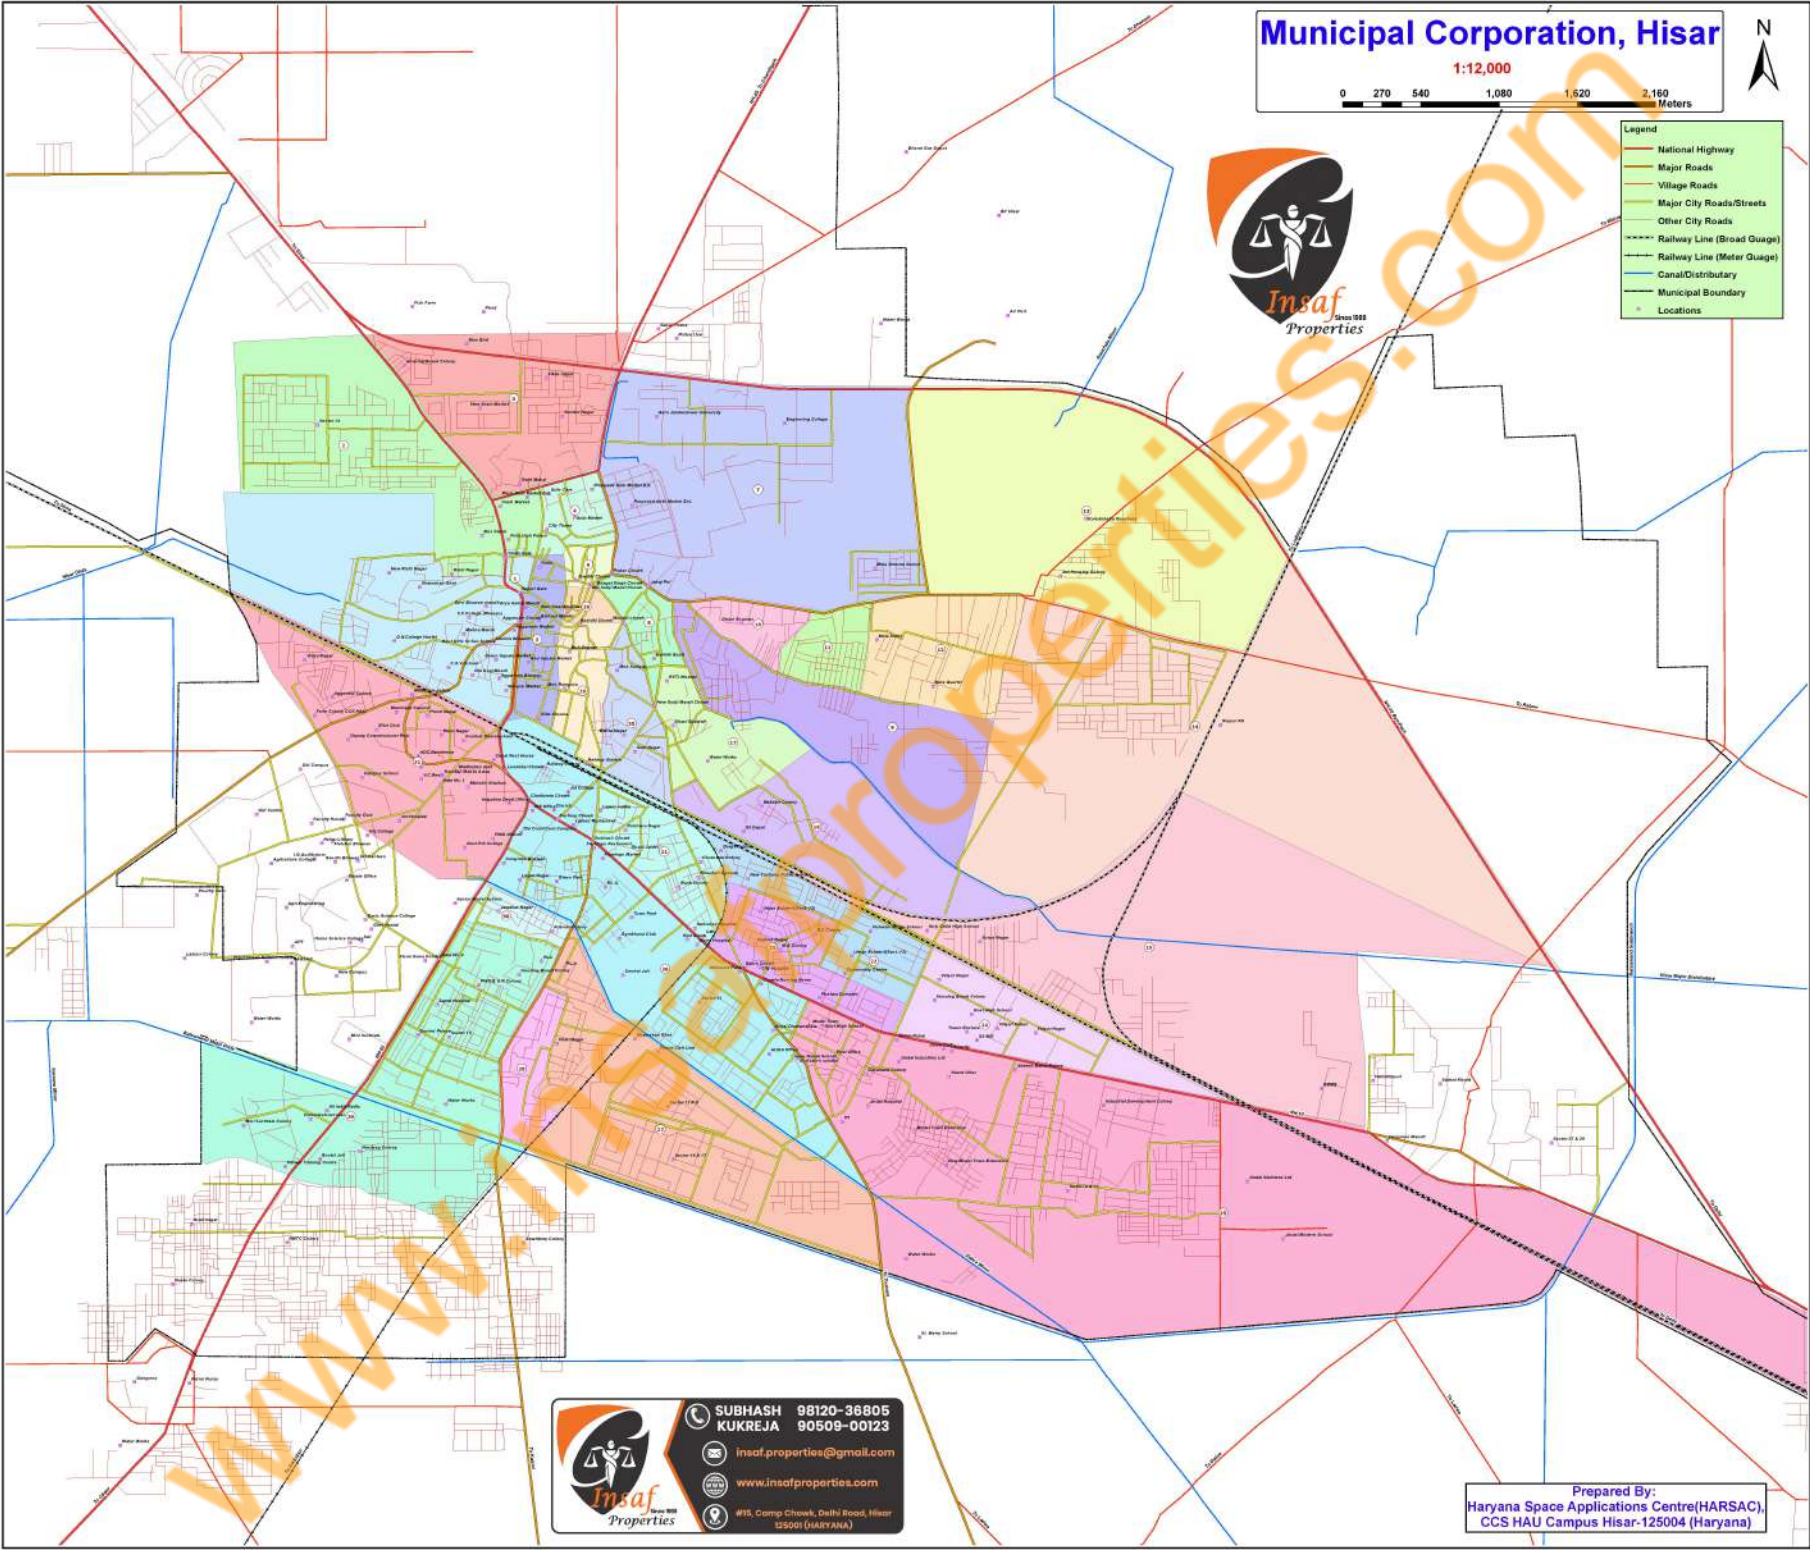

Municipal Corporation, Hisar

1:12,000

0 270 540 1,080 1,620 2,160 Meters

- Legend
- National Highway
 - Major Roads
 - Village Roads
 - Major City Roads/Streets
 - Other City Roads
 - Railway Line (Broad Gauge)
 - Railway Line (Meter Gauge)
 - Canal/Distributary
 - Municipal Boundary
 - Locations